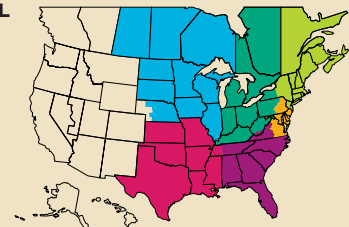

Presidential Shake™ TL available in areas shown:

- North Central Region
- Lake Central Region
- Northeast Region
- Mid Atlantic Region
- Southeast Region
- South Central Region