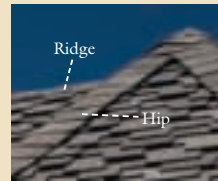

easy selection

What's behind our #1 rating?

Builders and remodelers across America know certain things to be true of CertainTeed. For starters, we've been in the roofing business for over 100 years. We have thousands of satisfied homeowners. The process of building that satisfaction begins the moment you turn to us.

CertainTeed offers you the broadest range of color and style choices. But you'll see it's not style over substance. You'll get a roof that's made from the highest quality materials and backed by a strong warranty program. It's our promise to you: quality made certain, satisfaction guaranteed.

Add a little accent to your roof.

For a finishing touch to cap hips and ridges, use Presidential Accessory—available in colors to match your Presidential Shake TL shingles. For the best appearance and performance, CertainTeed Presidential Starter is required to be used with these shingles.

#1 rating

long-term protection

Color Companion Products™

With CertainTeed Flintlastic® SA, you can coordinate flat roof areas like carports, canopies and porches with your main roof. Flintlastic SA is a self-adhering low slope roofing product available in eight colors that match some of the most popular CertainTeed shingles. Ask your contractor for more information.

Lifetime limited transferable warranty, including 10-year SureStart™ protection, is applicable only in the United States, its territories and Canada; for products sold outside these areas, please refer to the International Warranty for specific details and limitations.

NOTE: Due to limitations of printing reproduction, CertainTeed can not guarantee the identical match of the actual product color to the graphic representations throughout this publication.