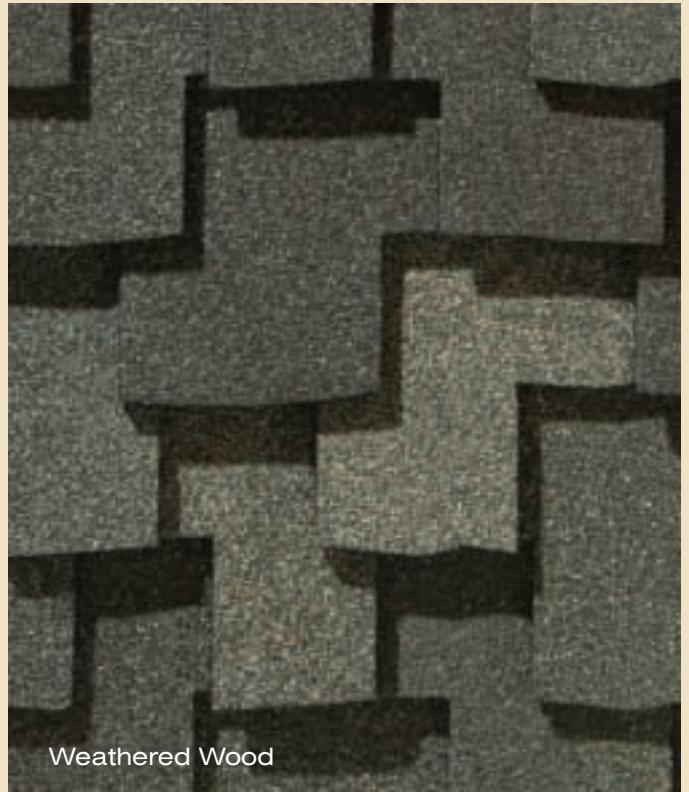

Weathered Wood