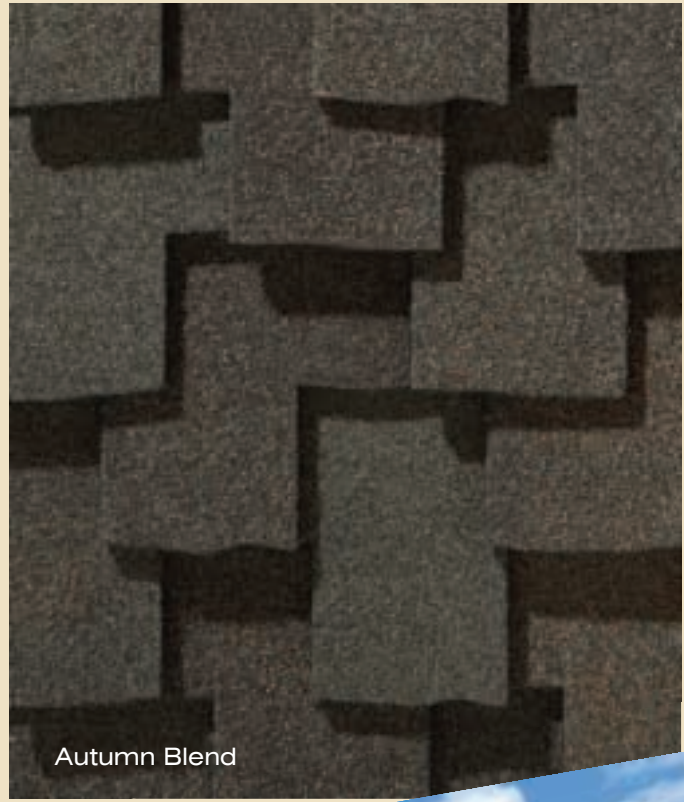

It's an easy executive decision. Presidential Shake TL gives your home the distinct look of a hand-split wood shake roof with the durability and performance that leaves wood in the sawdust. You get sculpted edges, staggered lines, and triple layer depth, for an amazing ground level effect that will last and last.

# PRESIDENTIAL SHAKE™ TL gallery

Chestnut

Weathered Wood

Aged Bark

Shadow Gray

**From light, inviting earth tones  
to darker, bolder hues**

Spanish Tile

Autumn Blend