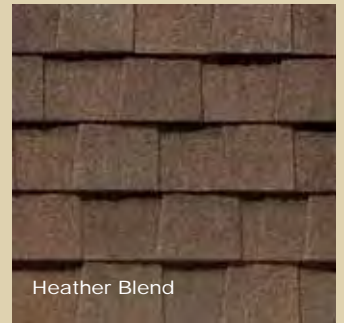

landmark & landmark plus color palette