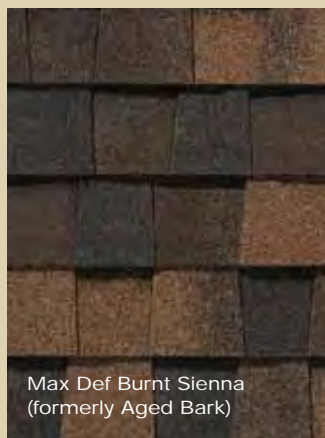

See actual warranty for specific details and limitations.

landmark premium color palette

Max Def Cobblestone Gray

Max Def Colonial Slate

Max Def Georgetown Gray

Max Def Resawn Shake
(formerly Chestnut)

Max Def Weathered Wood
(formerly Country Gray)

Max Def Driftwood
(formerly Harbor Gray)

Max Def Burnt Sienna
(formerly Aged Bark)

Max Def Hunter Green
(formerly Mountain Spruce)

Max Def Heather Blend
(formerly Hearthstone)

Max Def Moire Black
(formerly Graphite)

landmark premium gallery

**Light, inviting earthtones
for a subtle look**

Max Def Georgetown Gray
(formerly Platinum)

Max Def Resawn Shake
(formerly Chestnut)

Max Def Burnt Sienna
(formerly Aged Bark)

Shown in
Max Def Weathered Wood