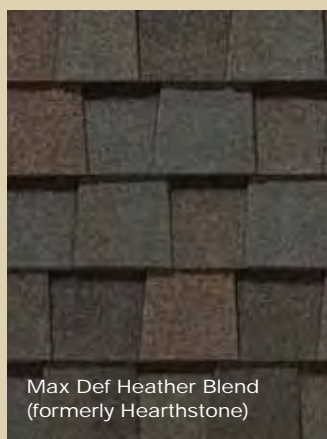

Max Def Weathered Wood
(formerly Country Gray)

Max Def Moire Black
(formerly Graphite)

Max Def Heather Blend
(formerly Hearthstone)