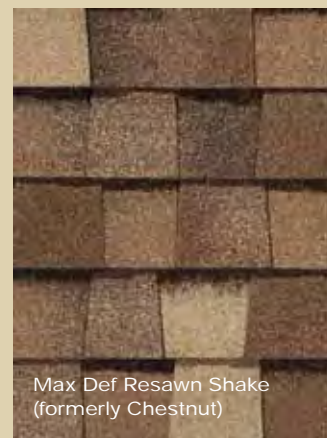

See actual warranty for specific details and limitations.

landmark premium color palette

Max Def Cobblestone Gray

Max Def Colonial Slate

Max Def Georgetown Gray

Max Def Resawn Shake
(formerly Chestnut)

Max Def Weathered Wood
(formerly Country Gray)

Max Def Driftwood
(formerly Harbor Gray)

Max Def Burnt Sienna
(formerly Aged Bark)

Max Def Hunter Green
(formerly Mountain Spruce)

Max Def Heather Blend
(formerly Hearthstone)

Max Def Moire Black
(formerly Graphite)

landmark premium gallery

**Light, inviting earthtones
for a subtle look**

Max Def Georgetown Gray
(formerly Platinum)

Max Def Resawn Shake
(formerly Chestnut)

Max Def Burnt Sienna
(formerly Aged Bark)

Shown in
Max Def Weathered Wood