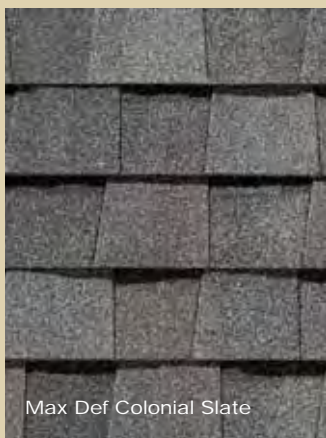

See actual warranty for specific details and limitations.

landmark premium color palette

Max Def Cobblestone Gray

Max Def Colonial Slate

Max Def Georgetown Gray

Max Def Resawn Shake
(formerly Chestnut)

Max Def Weathered Wood
(formerly Country Gray)