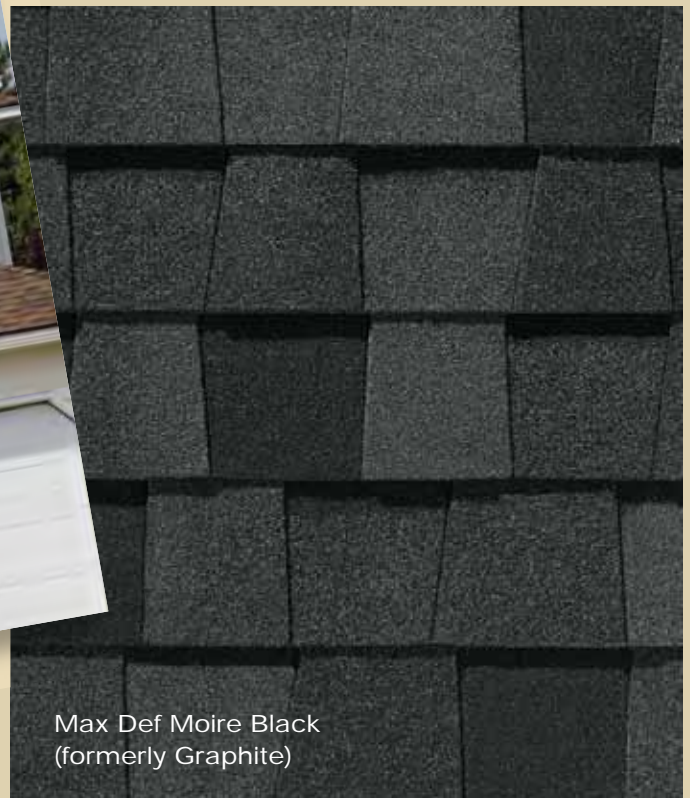

landmark premium gallery

**Light, inviting earthtones
for a subtle look**

Max Def Georgetown Gray
(formerly Platinum)

Max Def Resawn Shake
(formerly Chestnut)

Max Def Burnt Sienna
(formerly Aged Bark)

Shown in
Max Def Weathered Wood

**Color your home...virtually.
Log on to www.certainteed.com/colorview**

landmark premium gallery

Max Def Hunter Green
(formerly Mountain Spruce)

Max Def Heather Blend
(formerly Hearthstone)

Shown in
Max Def Heather Blend