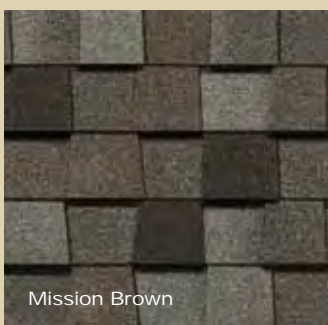

landmark & landmark plus color palette