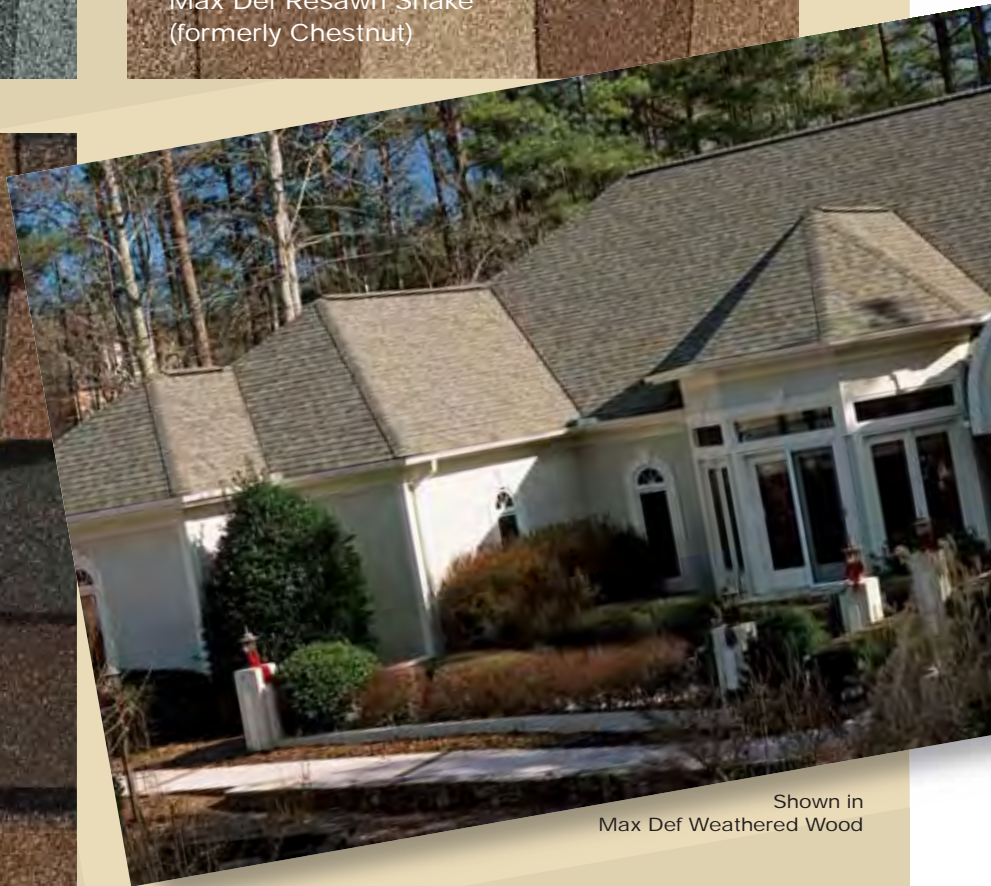

landmark premium gallery

**Light, inviting earthtones
for a subtle look**

Max Def Georgetown Gray
(formerly Platinum)

Max Def Resawn Shake
(formerly Chestnut)

Max Def Burnt Sienna
(formerly Aged Bark)

Shown in
Max Def Weathered Wood