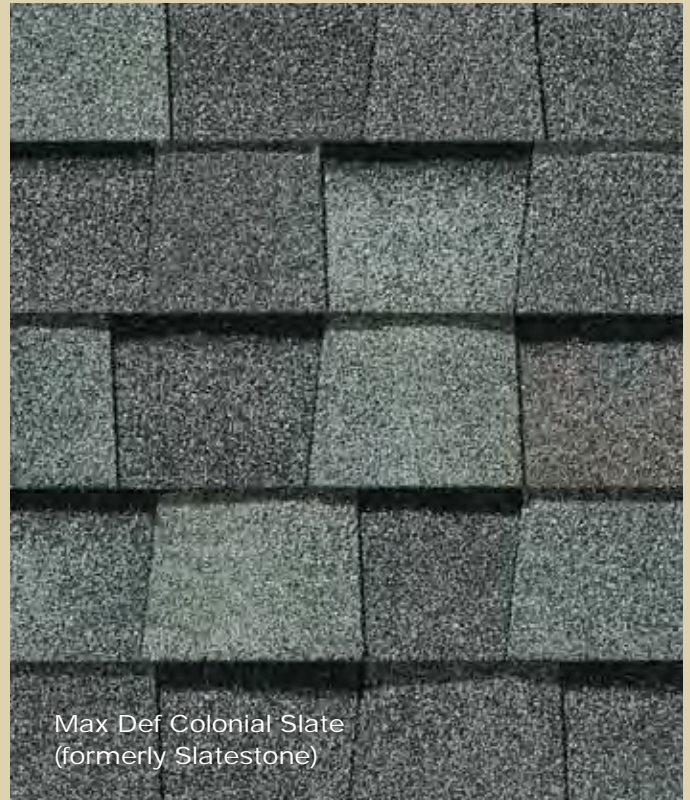

See actual warranty for specific details and limitations.

landmark premium color palette

Max Def Cobblestone Gray

Max Def Colonial Slate

Max Def Georgetown Gray

Max Def Resawn Shake
(formerly Chestnut)

Max Def Weathered Wood
(formerly Country Gray)

Max Def Driftwood
(formerly Harbor Gray)

Max Def Burnt Sienna
(formerly Aged Bark)

Max Def Hunter Green
(formerly Mountain Spruce)

Max Def Heather Blend
(formerly Hearthstone)

Max Def Moire Black
(formerly Graphite)

landmark premium gallery

**Light, inviting earthtones
for a subtle look**

Max Def Georgetown Gray
(formerly Platinum)

Max Def Resawn Shake
(formerly Chestnut)

Max Def Burnt Sienna
(formerly Aged Bark)

Shown in
Max Def Weathered Wood