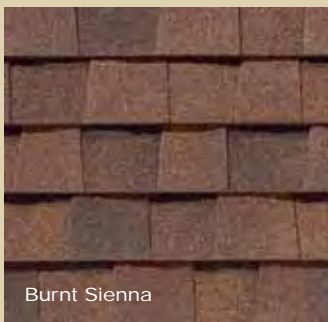

landmark & landmark plus color palette