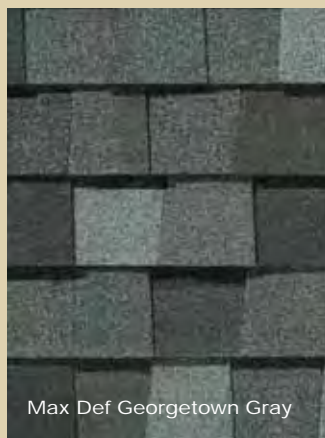

See actual warranty for specific details and limitations.

landmark premium color palette

Max Def Cobblestone Gray

Max Def Colonial Slate

Max Def Georgetown Gray

Max Def Resawn Shake
(formerly Chestnut)

Max Def Weathered Wood
(formerly Country Gray)