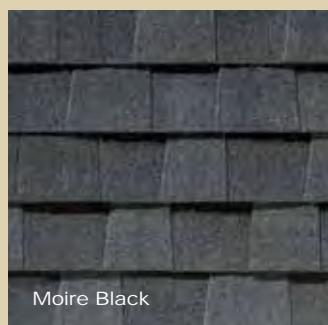

landmark & landmark plus color palette