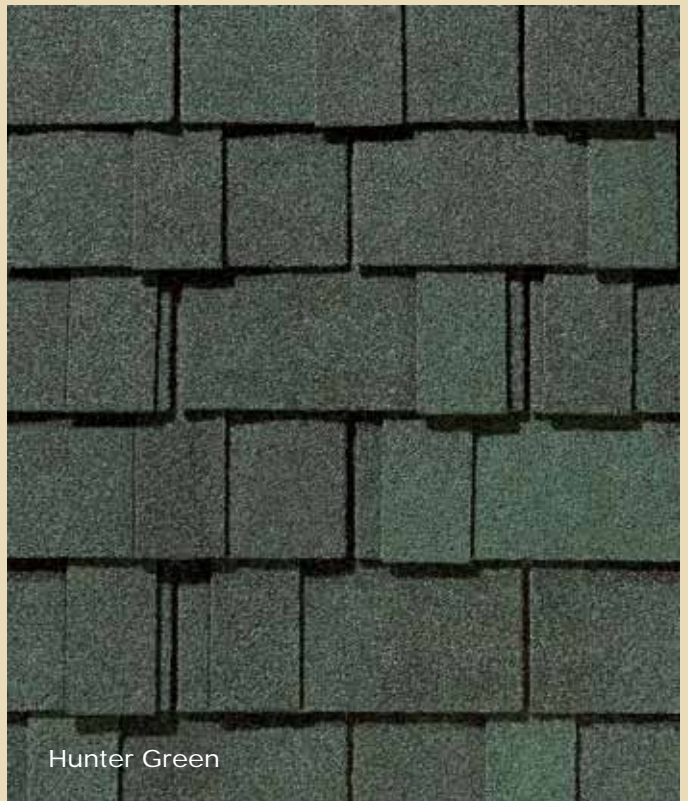

Hunter Green