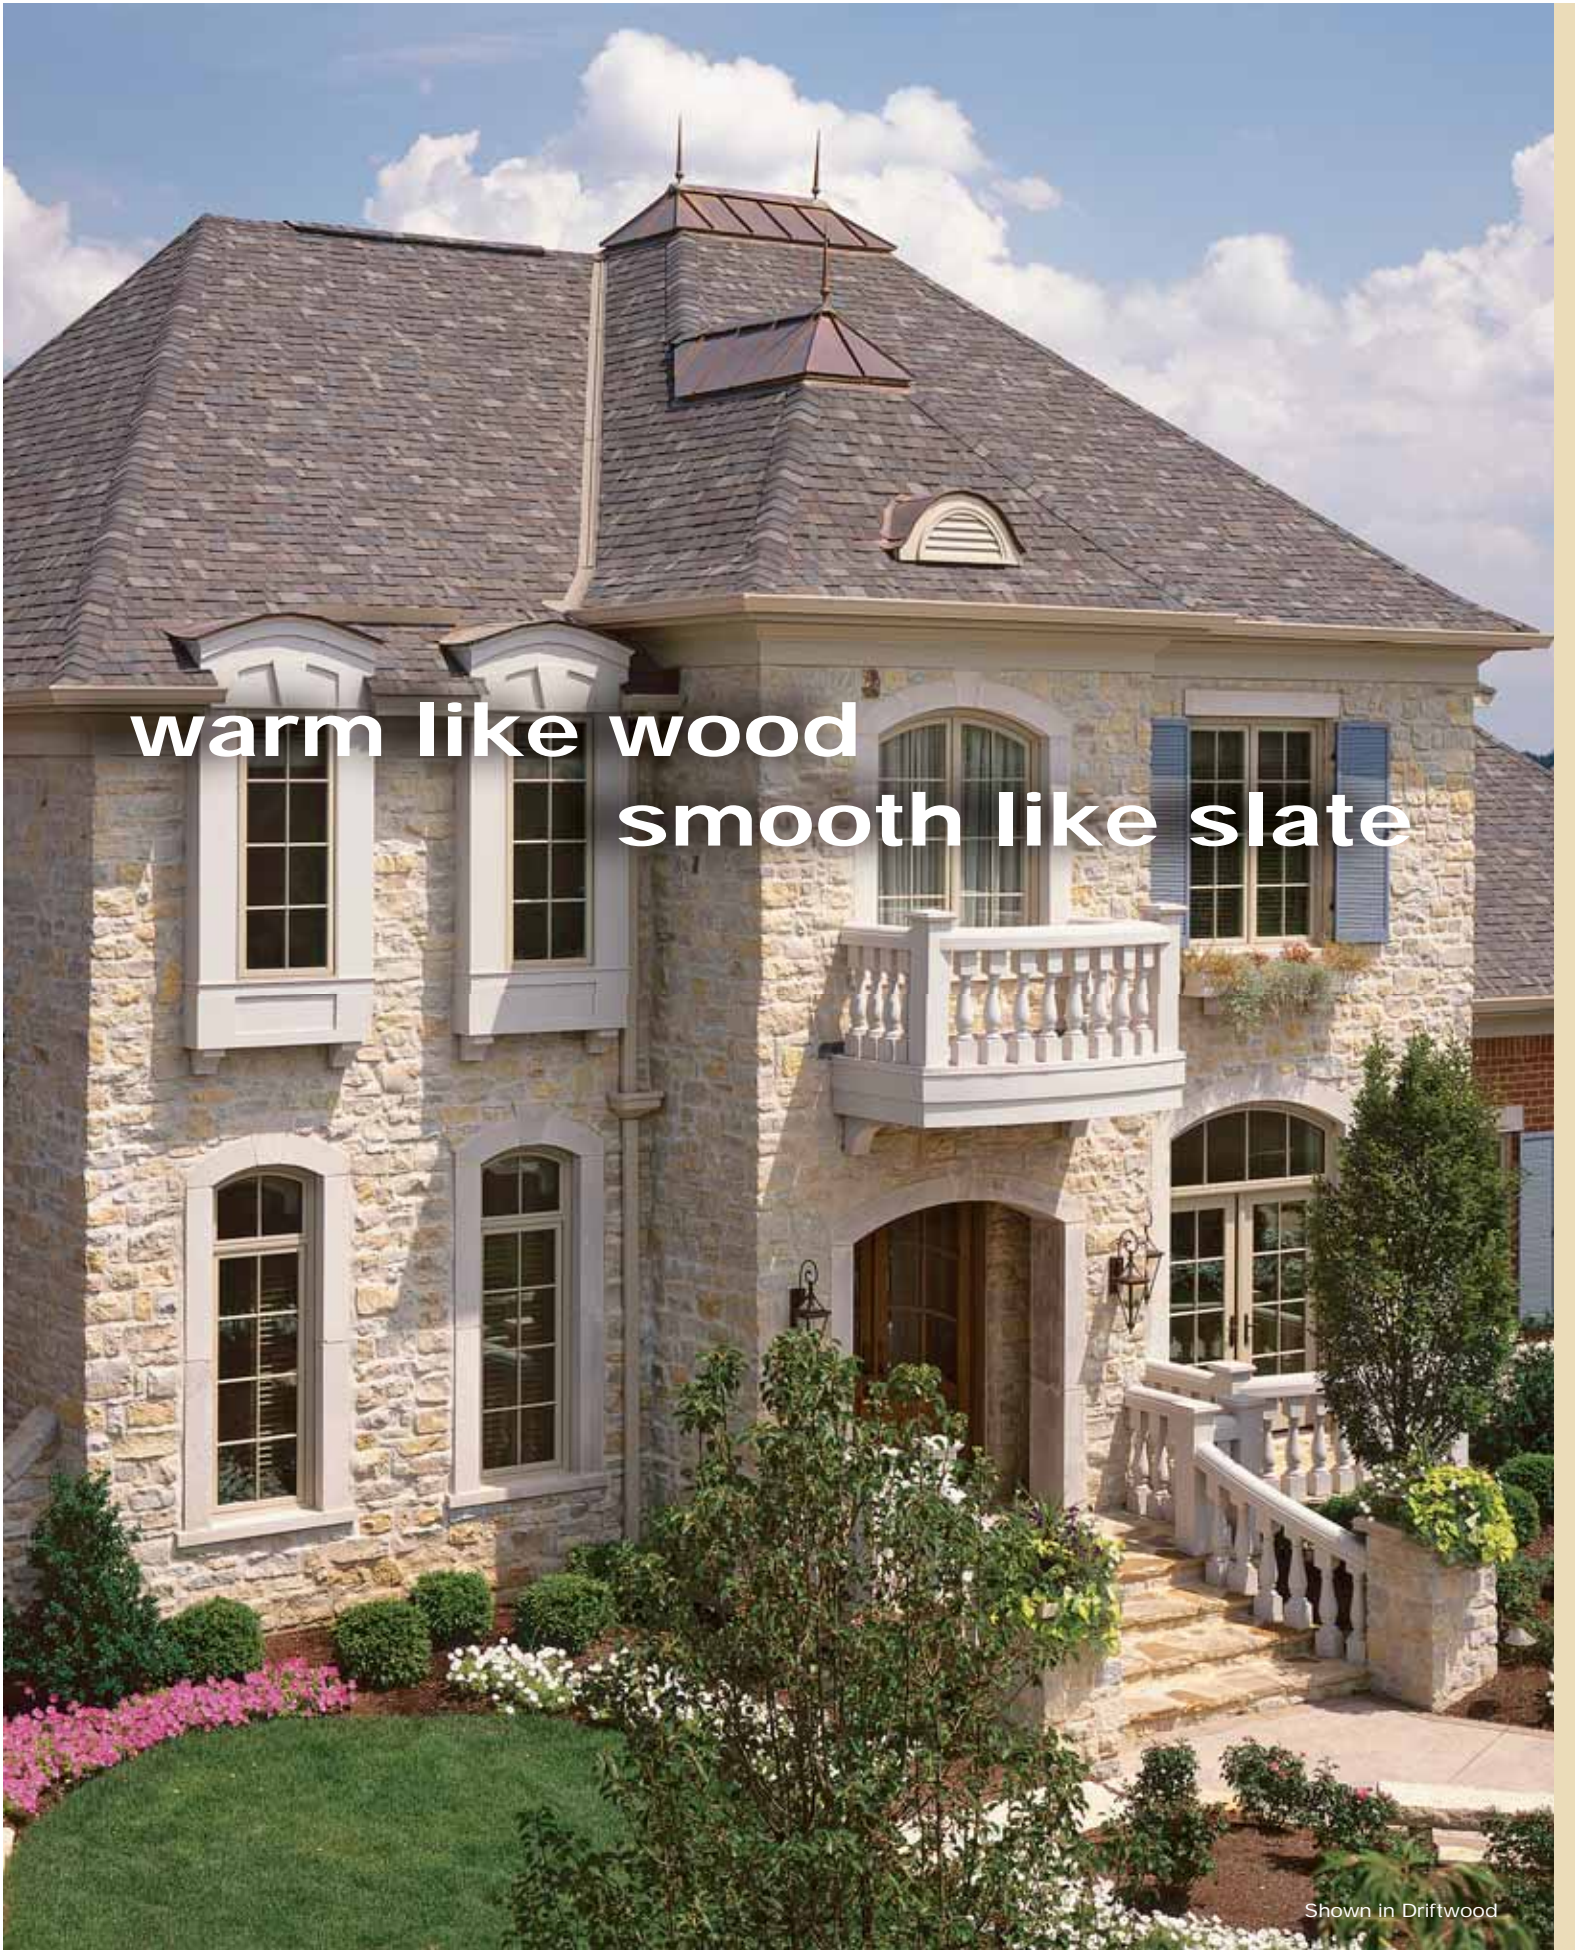

CertainTeed
INDEPENDENCETM
Designer Shingles

Shown in Colonial Slate

CertainTeed 
*Quality made certain. Satisfaction guaranteed.*TM

warm like wood
smooth like slate

Shown in Driftwood

INDEPENDENCE™ IS UNIQUE AND UNCOMPROMISING.

Its distinctive surface is the product of an unusual color blending process, but its underlying character comes from our patented Shangle® design, featuring a one-piece full-size base shingle, random laminated tabs and deep shadow lines for a dramatic, dimensional appearance no other asphalt shingle can claim.