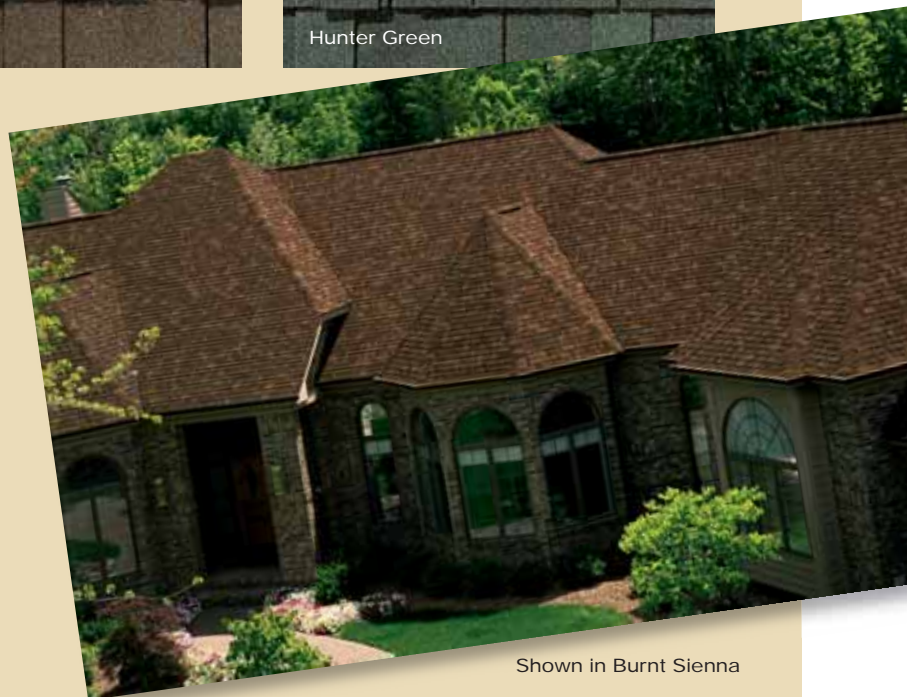

Shown in Burnt Sienna

independence gallery

Colonial Slate

Driftwood

Heather Blend

Hunter Green

Weathered Wood

Cottage Red